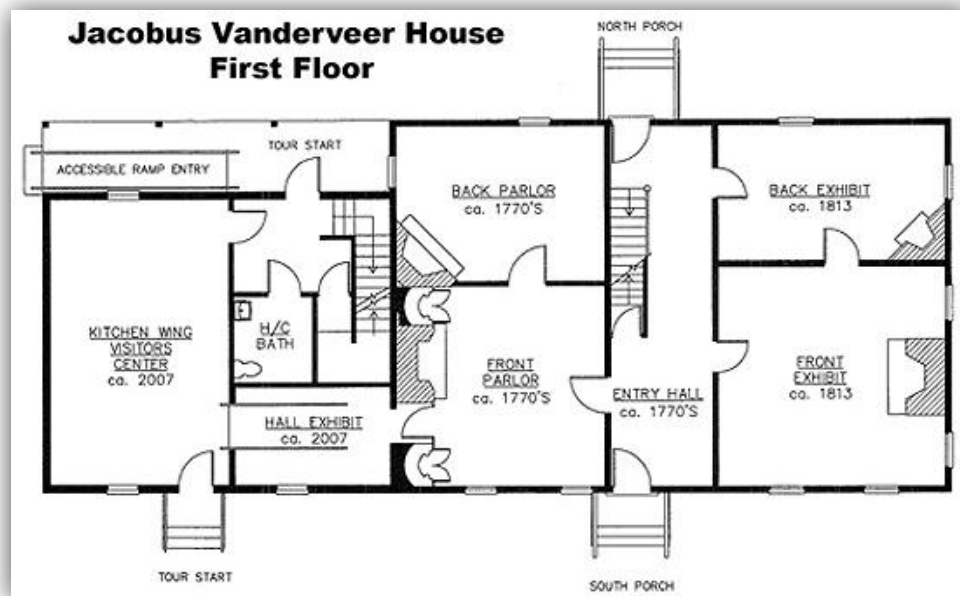

Jacobus Vanderveer House & Museum
MUSEUM FLOOR PLANS

The Friends of the Jacobus Vanderveer House

P.O. Box 723, Bedminster, NJ 07921-0723

908-221-7000 ext.611

www.jvanderveerhouse.com • info@jvanderveerhouse.com