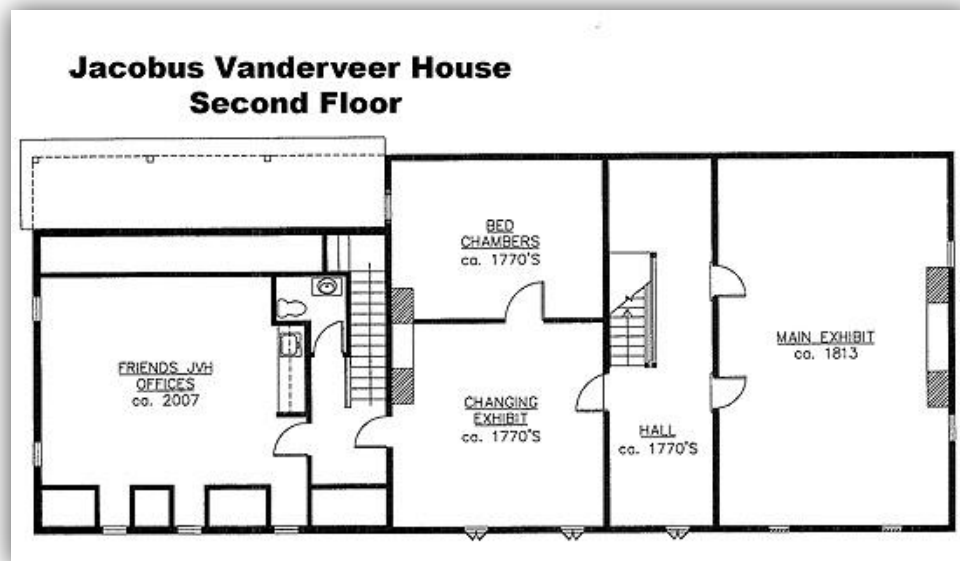

Jacobus Vanderveer House & Museum
MUSEUM FLOOR PLANS

The Friends of the Jacobus Vanderveer House

P.O. Box 723, Bedminster, NJ 07921-0723

908-221-7000 ext.611

www.jvanderveerhouse.com • info@jvanderveerhouse.com